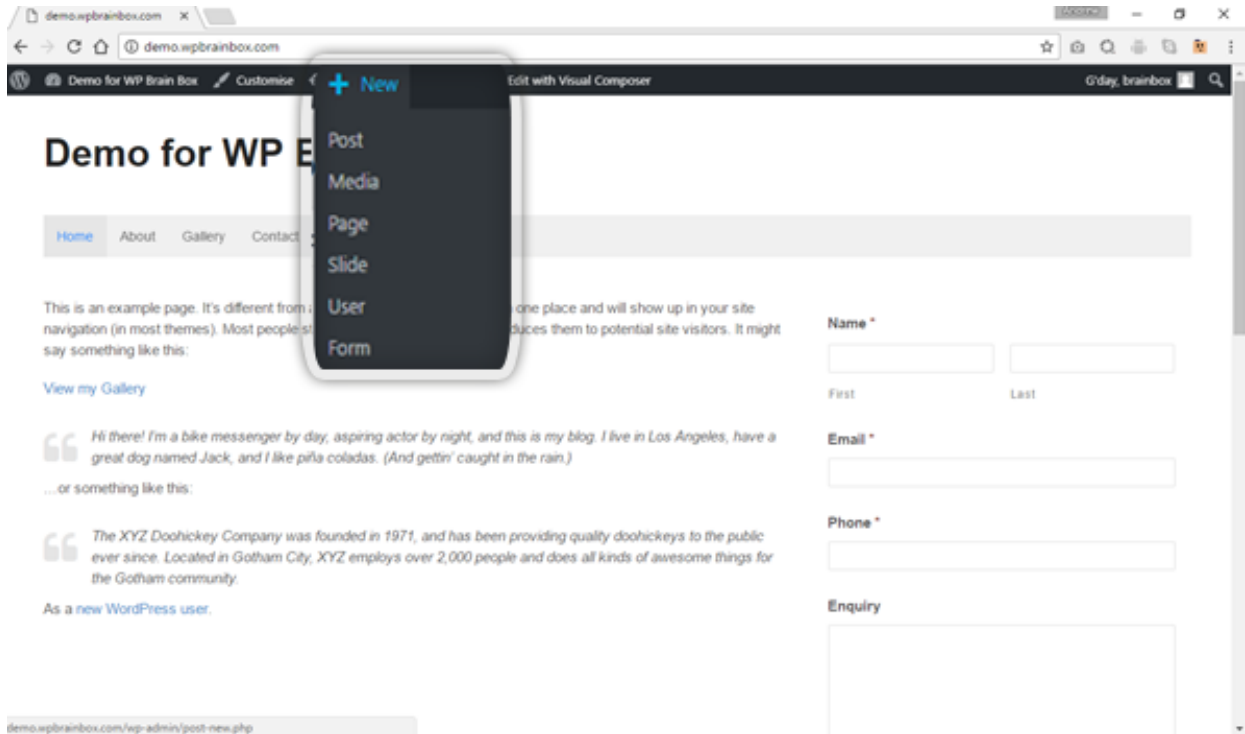

New Menu

There are also few other sections here that are quite useful like the New link to make a new page or post and, also, we've got out edit links as well for changing and editing the page.