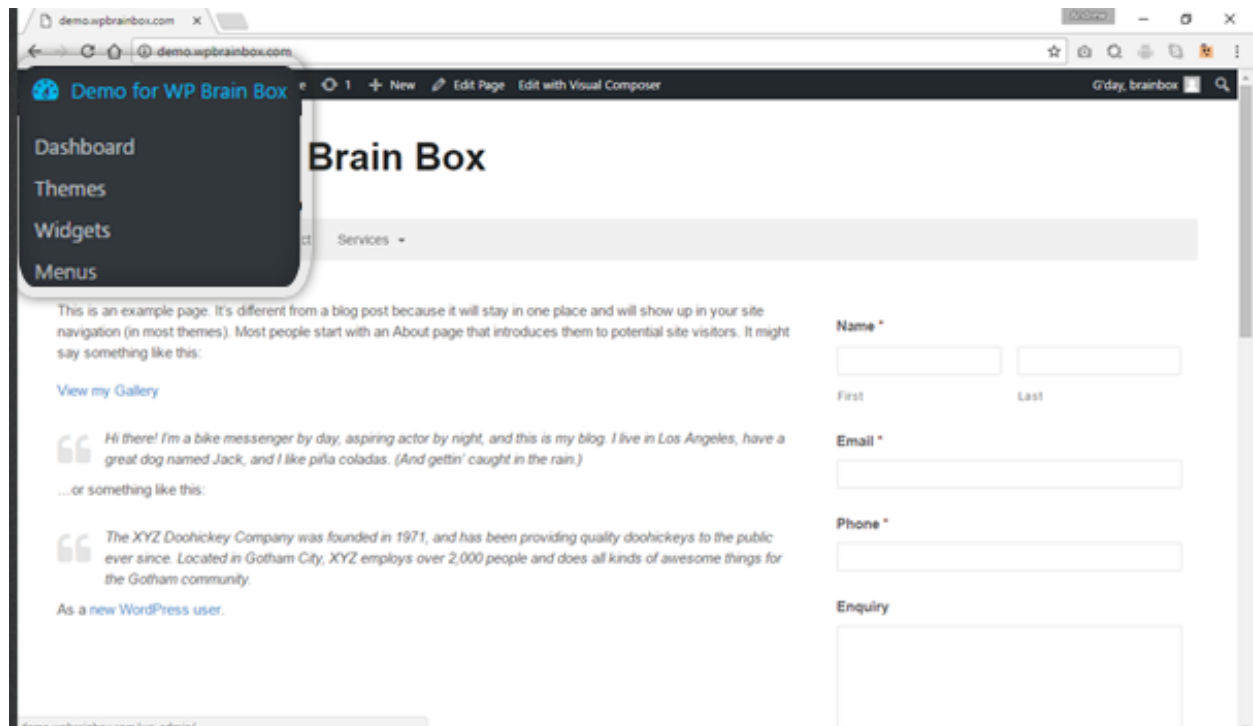

ADMIN TOOLBAR FROM FRONTEND VIEW

WordPress Frontend View

Now, we're logged-in as an administrator to our WordPress website. If we go back to the homepage, there's an extra menu bar at the top of the screen.

Basic Menu

The useful parts here, if we click where it says the website name, that will take us back to the dashboard. It's a great shortcut. If we want to go to our menu system to change our drop-down menus, we can select Menus in the option.